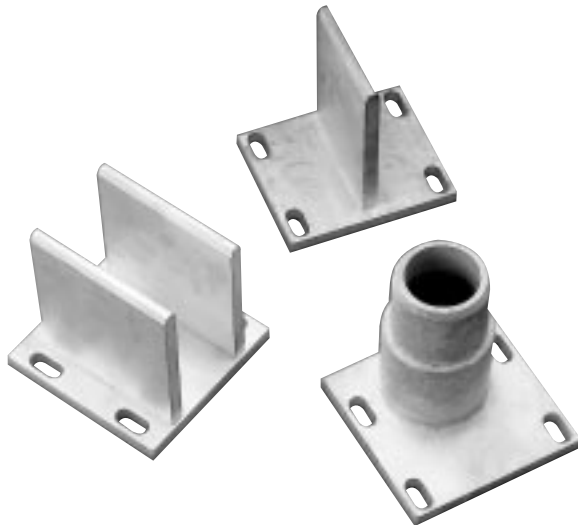

CBS-1, CBS-2 and CBS-3 Circuit Breaker Stab Sets

- **Connect to virtually all Megger circuit breaker test sets**
- **Provide quick connection to breaker under test**
- **Can accommodate over 70 types of breakers**

DESCRIPTION

Model CBS-1 and Model CBS-2 Circuit Breaker Stab Sets allow connection to virtually all MEGGER circuit breaker test sets. Their use eliminates the significant losses that occur if leads are used to connect the breaker under test to a test set.

These stab sets allow testing of drawout style metal-clad breakers. (Cables must be used when testing molded-case circuit breakers or other devices that will not connect directly to the stab.)

Breakers that require a set of stabs designed specifically for that breaker can be accommodated by Model CBS-3 stab sets. The most common breakers requiring Model CBS-3 stabs are listed in Ordering Information.

Model CBS-1 stab sets will accommodate the following breakers:

AK-15	KB	LA-600
AK-25	K-225	LA-1600
AKR-30	K-600	G-25A
DB-15	K-1600	FP-15
DB-25	LA-25	FP-25
KA	LA-50	

Model CBS-2 stab sets will accommodate the following breakers: